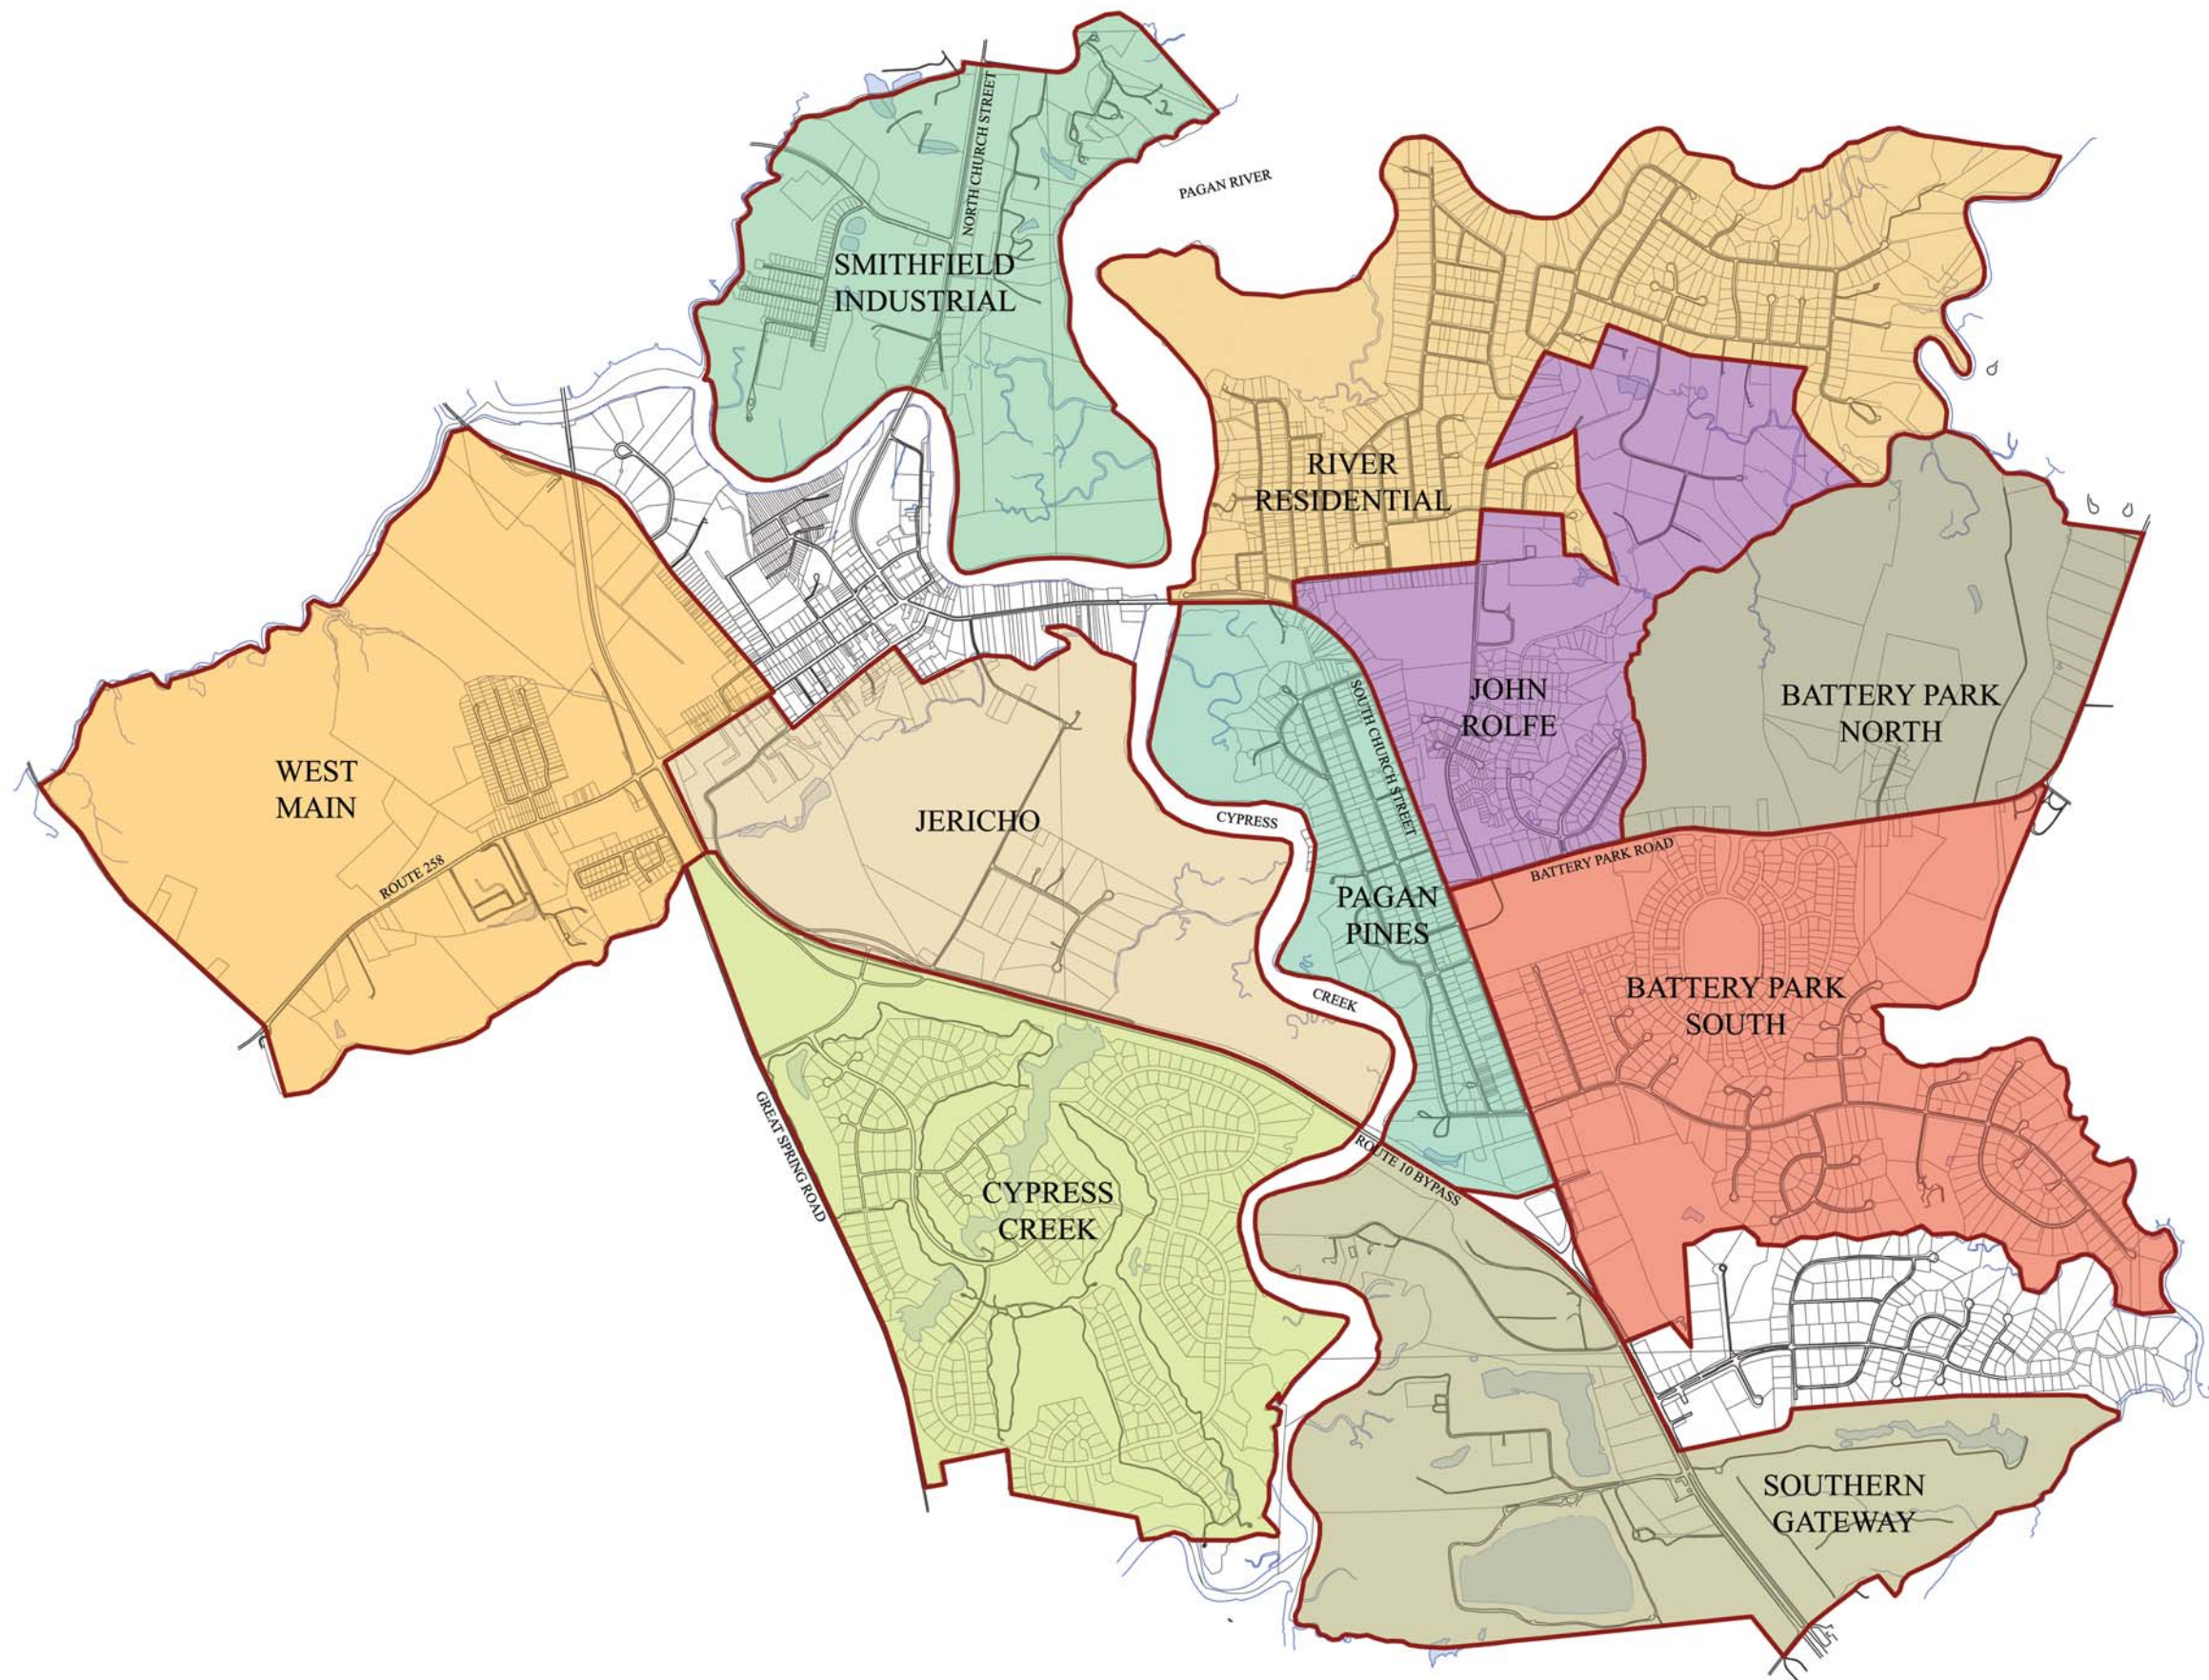

The Town of
SMITHFIELD
VIRGINIA

PLANNING AREAS KEY